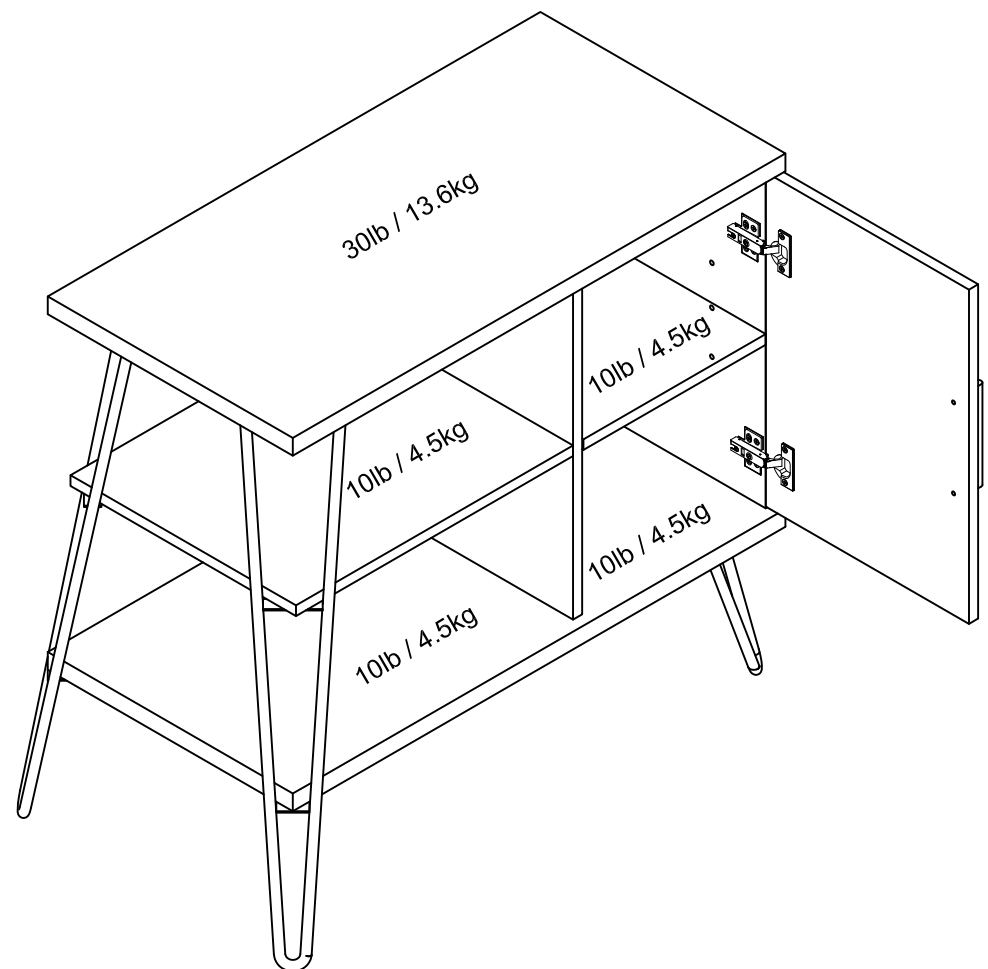

# 7946xxxCOM -3 Shelf Storage Bookcase

Wood Breakdown:  
 PB 90.7% ,Steel 9.3%  
 Total storage: 7.2 cubic feet

Overall Product Size:  
 31.7" W × 17.5" D × 28.5" H  
 80.5cm W × 44.5cm D × 72.3cm H

Maximum Weight Capacities  
 Unit Weight: 48.4lbs. (22 kg)