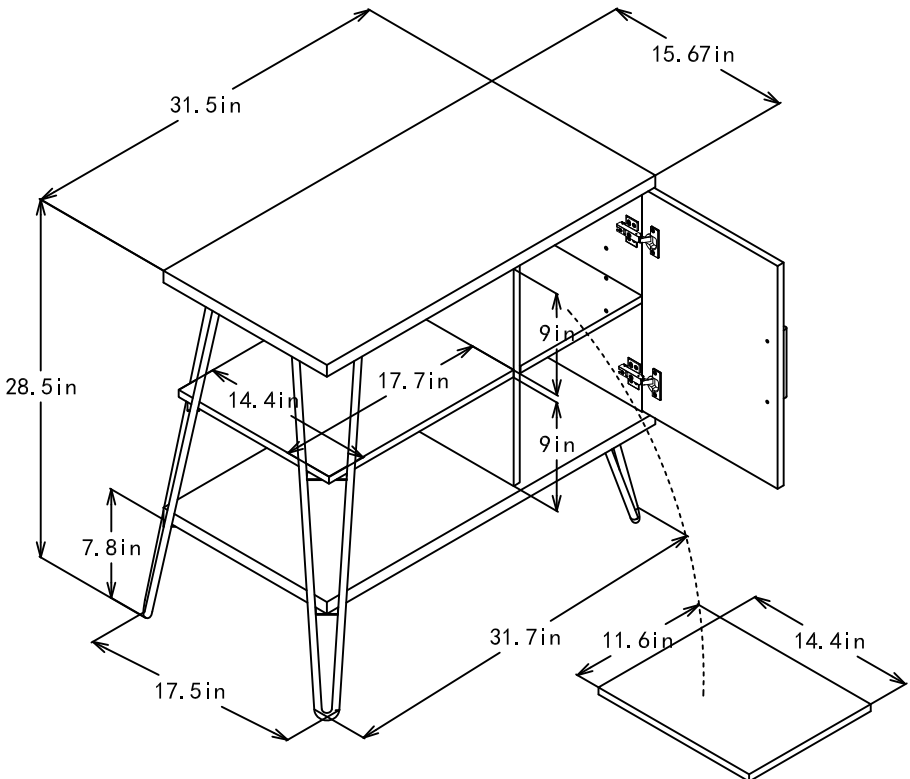

# 7946xxxCOM -3 Shelf Storage Bookcase

Wood Breakdown:  
 PB 90.7% ,Steel 9.3%  
 Total storage: 7.2 cubic feet

Overall Product Size:  
 31.7" W × 17.5" D × 28.5" H  
 80.5cm W × 44.5cm D × 72.3cm H

Maximum Weight Capacities  
 Unit Weight: 48.4lbs. (22 kg)